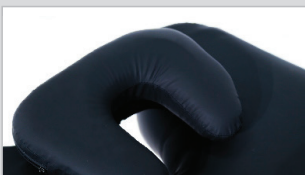

ACCESSORIES

PRODUCT

BREATHING HOLE PLUG

Comfortable cover for the head rest opening.

KNEE MAT

Mat for knee protection, used for therapies on the floor.

HAND PUMP

Lightweight hand pump with foldable handle & base to reduce height & width for packing.

FOOT PUMP

Elegant and light Foot Pump, easy to carry in a Nubis backpack.

PNEUMATIC ROLL (60 x 13 cm)

Specialized equipment for intense physio sessions, that fits into the Nubis backpack.

FACE CUSHION (EXTRA SOFT)

Softer alternative to the standard head rest.

HARD CASE 2.0

Heavy-duty case, perfect for frequent flyers. Compatible with NubisPRO 2.0 (all versions)

XL FRAME

Frame with integrated and foldable frame extenders (for Pro & Osteo model, instead of standard frame)

MICROFIBER TOWEL

Fast-absorbent microfiber towel

CUSTOM MICROFIBER TOWEL

Personalized with your own brand logo print.