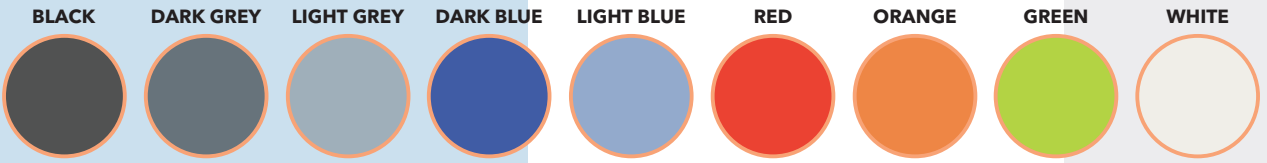

PERSONALIZE YOUR TABLE and BAG / CASE

NUBIS TABLE and BAG / CASE WITH YOUR OWN BRAND LOGO PRINT

Table branding

Backpack branding

Hardcase branding

Table and Backpack (Hardcase) branding